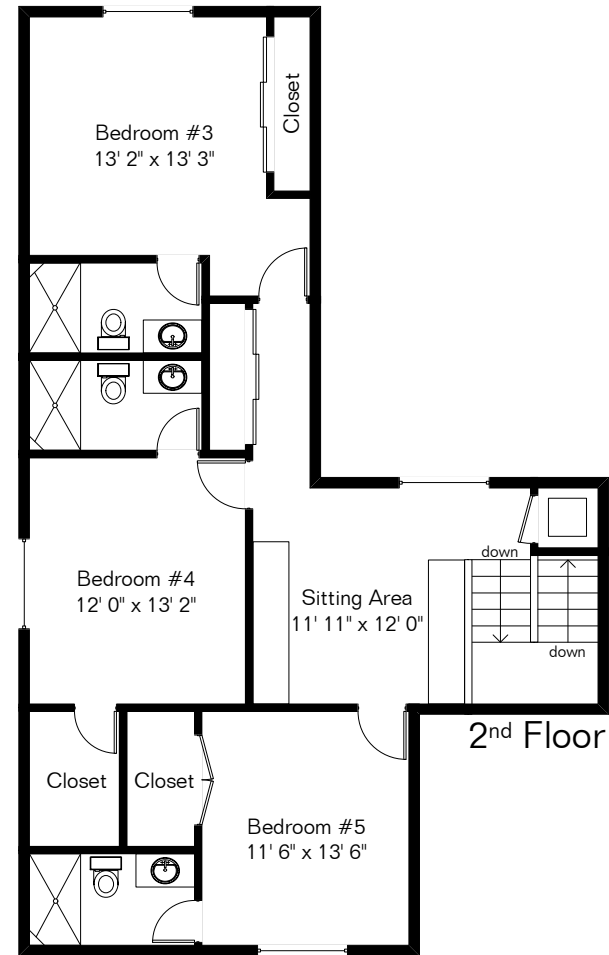

The square footages and room size information are deemed to be reliable but are not guaranteed and should be independently verified. This drawing is for marketing purposes only.

# 2201 E 1<sup>st</sup> St Unit 1

1<sup>st</sup> Floor 1,555 Sq Ft

2<sup>nd</sup> Floor 1,168 Sq Ft

Total Living Area 2,723 Sq Ft

Garage 632 Sq Ft

Site Visit July 2023

0 ft. 6 ft. 10 ft. 20 ft.

Copyright 2023 Floor Plans First! LLC