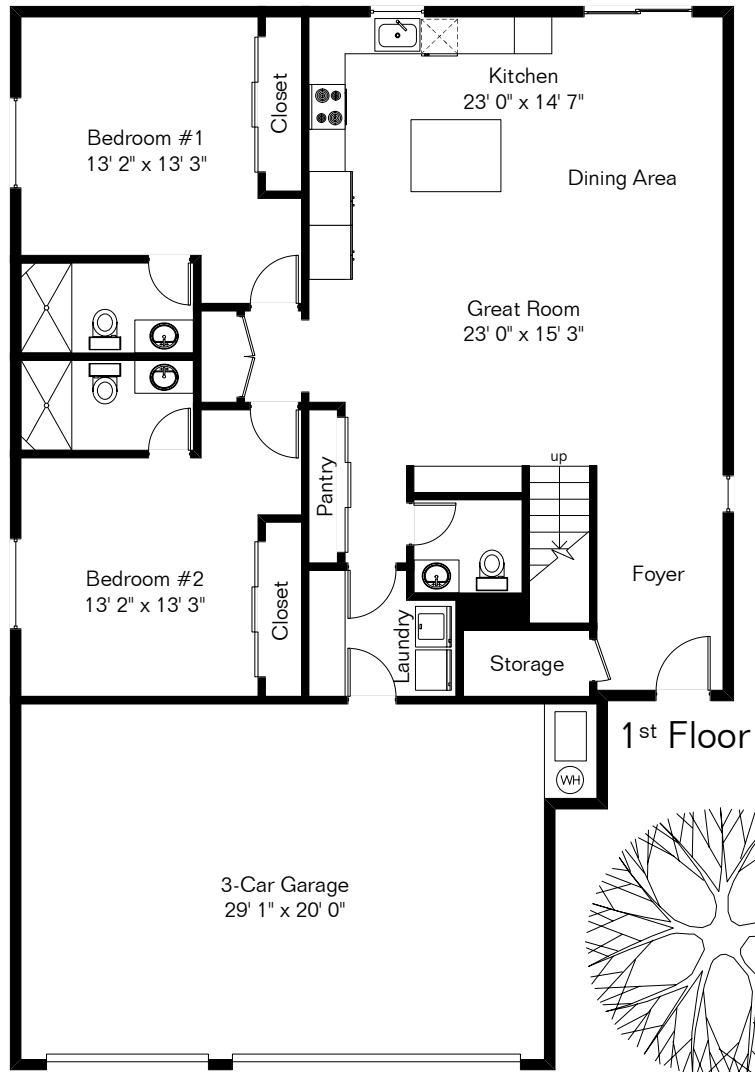

The square footages and room size information are deemed to be reliable but are not guaranteed and should be independently verified. This drawing is for marketing purposes only.

# 2201 E 1<sup>st</sup> St Unit 1

1<sup>st</sup> Floor 1,555 Sq Ft

2<sup>nd</sup> Floor 1,168 Sq Ft

Total Living Area 2,723 Sq Ft

Garage 632 Sq Ft

Site Visit July 2023

0 ft. 6 ft. 10 ft. 20 ft.

Copyright 2023 Floor Plans First! LLC